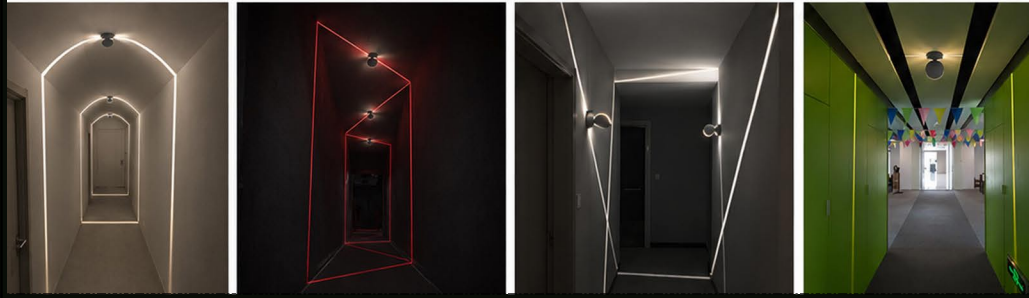

IGUZ 360°
WALL LIGHT

ANTI-
GLARE

OPTIONAL
DIMMING
ON REQUEST

ANKUR MODERN 541 IGUZ 360° TRICK LED OUTDOOR WALL LIGHT

Transform your outdoor spaces with the ANKUR MODERN 541 IGUZ 360° TRICK LED Wall Light—a fusion of contemporary design and smart functionality. Crafted from weather-resistant aluminum in a sophisticated grey finish, this light blends seamlessly with modern architecture while enduring the elements.