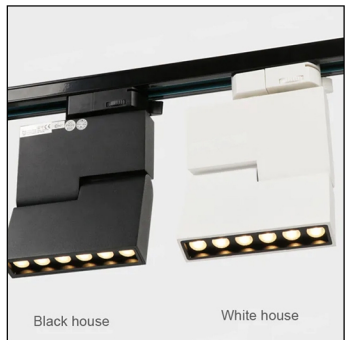

VORTEX

TRACK LIGHT

ANKUR VORTEX 6LP LASERBLADE ADJUSTABLE LED TRACK LIGHT 12W

Illuminate your space with the Ankur Vortex 6LP LaserBlade LED Track Light—a sleek, high-performance spotlight designed for showrooms, exhibitions, and modern homes. With 12W energy-efficient COB LEDs, this adjustable track light delivers crisp, focused lighting in 3000K (warm white), 4000K (neutral white), or 6500K (cool white) to match any ambiance.

Features

Technical Specifications

Two color options

Adjustable

Track Light

	Wattage(W)	12W
Lumen Output	3000k	85lm
	4000k	95lm
	6500k	115lm
System Efficiency	No. of LPs	6
	Dimensions (in mm)	LxBxH

CRI	IP RATING	INPUT	PF	THD	EFFICACY
> 90	IP-20	240V/50Hz	>0.9	<10%	>90%
System Specs	Housing	Aluminium			
	Led Make	In-Built LED			
	Driver Location	internal wiring			
Colour Options	Housing	<input type="checkbox"/>	<input checked="" type="checkbox"/>		