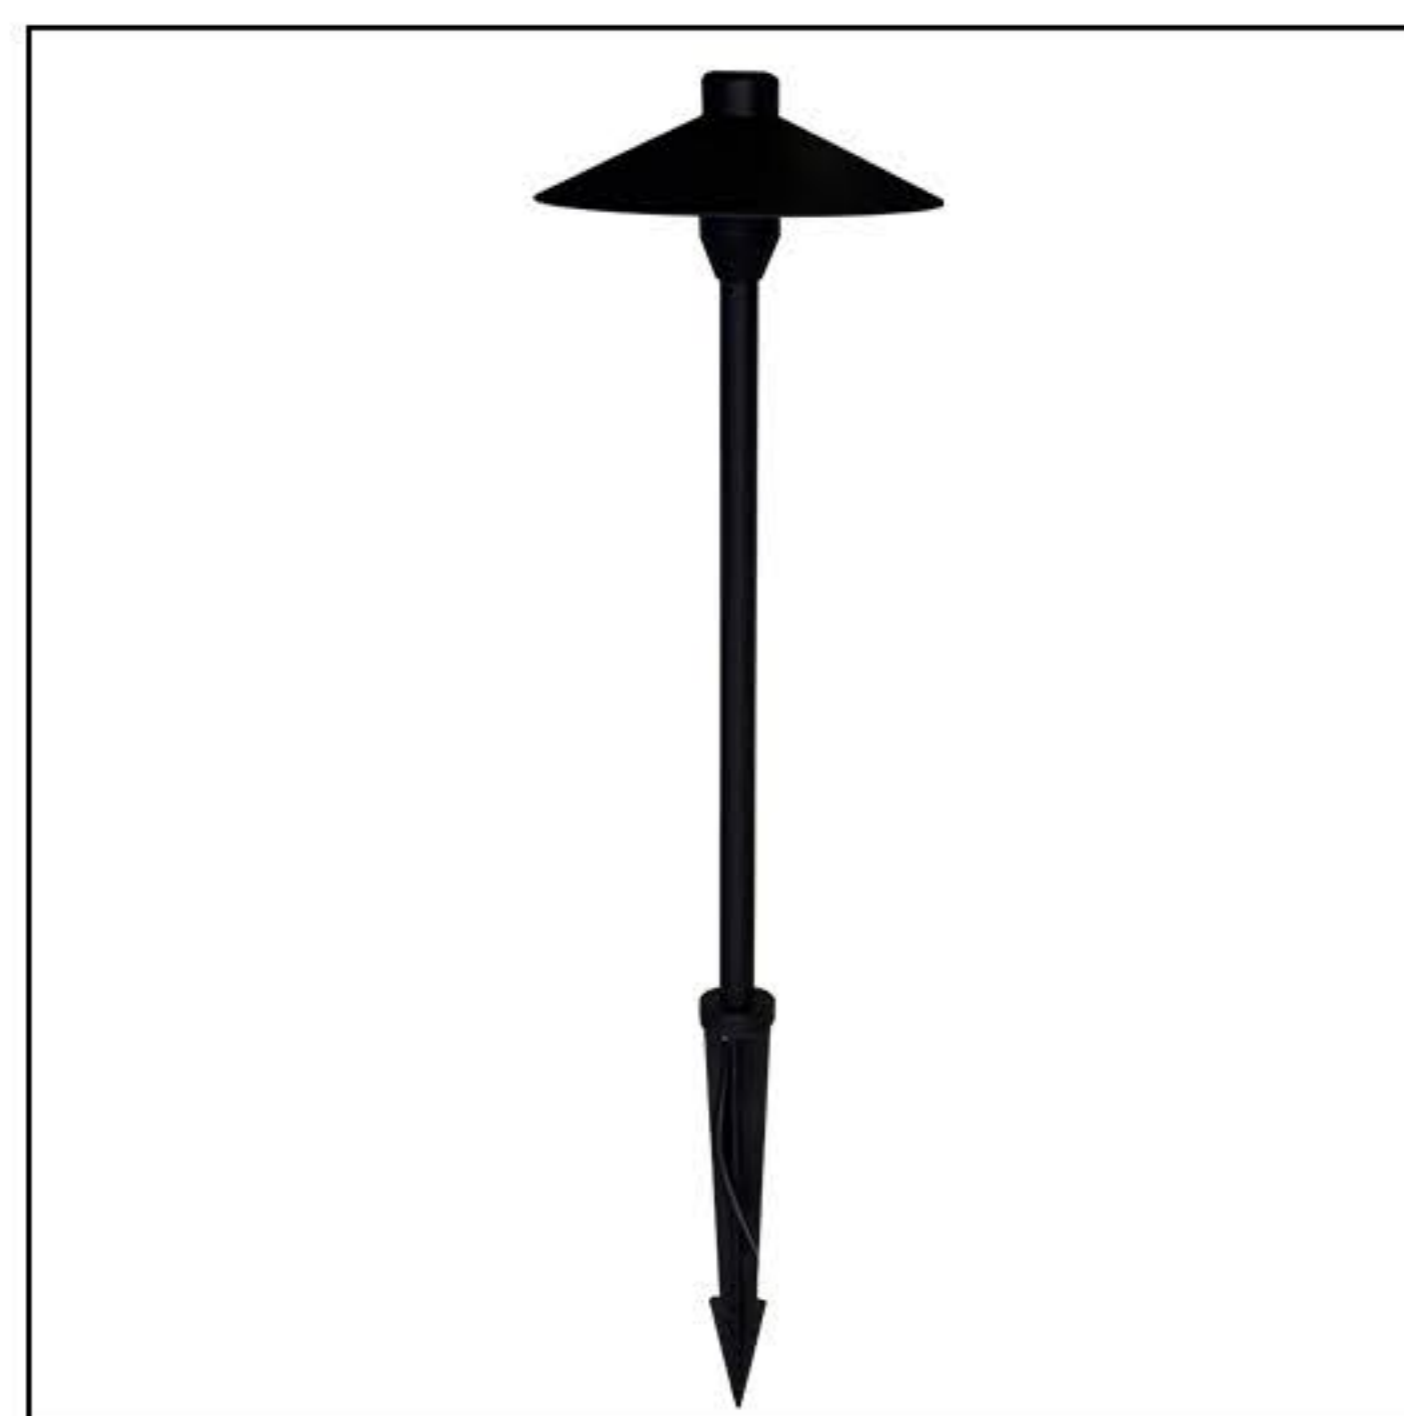

### VECO BOLLARD: STUNNING CANOPY LIGHT FOR EVERY SPACE.

The Veco bollard combines functionality with striking design through its unique canopy shape, casting light beautifully across any space. Engineered to enhance both safety and aesthetics, Veco's soft, even glow transforms pathways, landscapes, and architectural settings into welcoming, well-lit areas. Whether for residential, commercial, or public spaces, the Veco bollard merges elegance with durability, offering a distinctive lighting solution that enriches any environment.

**Features**

Spike Mount

Unique Design

Strong Body

**Technical Specifications**

**ANKUR XOL LED 1775**

<b>Wattage(W)</b>		<b>6W</b>		
<b>Lumen Output</b>	W 2700k	540lm		
	W 3000k	600lm		
<b>System Efficiency</b>	No. of LEDs	01		
<b>Dimensions (in mm)</b>		<b>6W</b>	<b>6W</b>	<b>6W</b>
	Length L	170	170	170
	Height H	600	750	1550