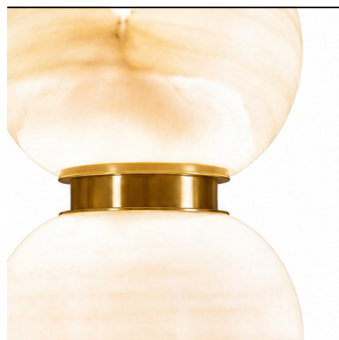

STELO
HANGING LIGHT

ANKUR STELO METAL AND GLASS MODERN LUXURY HANGING LIGHT

Discover refined elegance in a compact form with the ANKUR STELO Modern Luxury Hanging Light. Featuring a sophisticated antique brass finish and a compact 100mm diameter, this petite pendant light packs timeless charm into a small but impactful design. Its integrated LED SMD technology casts a warm, inviting 3000K glow—perfect for creating cozy, intimate lighting over kitchen islands, breakfast nooks, bar counters, or clustered in groups for a dramatic statement.

Features

Technical Specifications

High Quality

Diffused Light

Metal Body

Wattage(W)		-
Lumen Output	3000k	85lm
	4000k	95lm
	6500k	115lm
System Efficiency	No. of LPs	1
	Dimensions (in mm)	
Diameter	110mm	

CRI	IP RATING	INPUT	PF	THD	EFFICACY
> 90	IP-20	240V/50Hz	>0.9	<10%	>90%