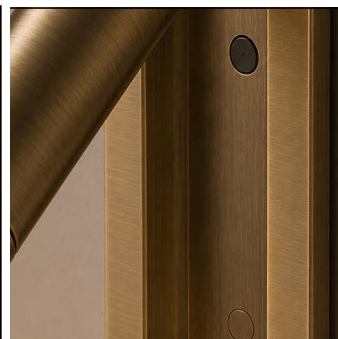

POPPY

WALL LIGHT

ANTI-
GLARE

OPTIONAL
DIMMING
ON REQUEST

ANKUR POPPY METAL BEDSIDE PULL-OUT LED WALL LIGHT

Wall lights are a great way to spice up any home and achieve a splendid interior design that looks well-thought-out. This chic and slender piece brings to you a modern and contemporary touch that fits just right in spaces that do not receive enough natural light. The light was manufactured with brilliant quality material and is made to last a great deal of time with the same performance quality as day one. Add this stylish design to your room for a sweet and cosy look.

Features

Technical Specifications

4 Finish

High Quality

Pop to Light it up

Wattage(W)		3W
Lumen Output	3000k	85lm
	4000k	95lm
	6500k	115lm
System Efficiency	No. of LPs	1
	Height	170mm

CRI	IP RATING	INPUT	PF	THD	EFFICACY
> 90	IP-20	240V/50Hz	>0.9	<10%	>90%
System Specs	Housing	Aluminium			
	Led Make	LED COB			
	Driver Location	internal wiring			
Colour Options	Housing				