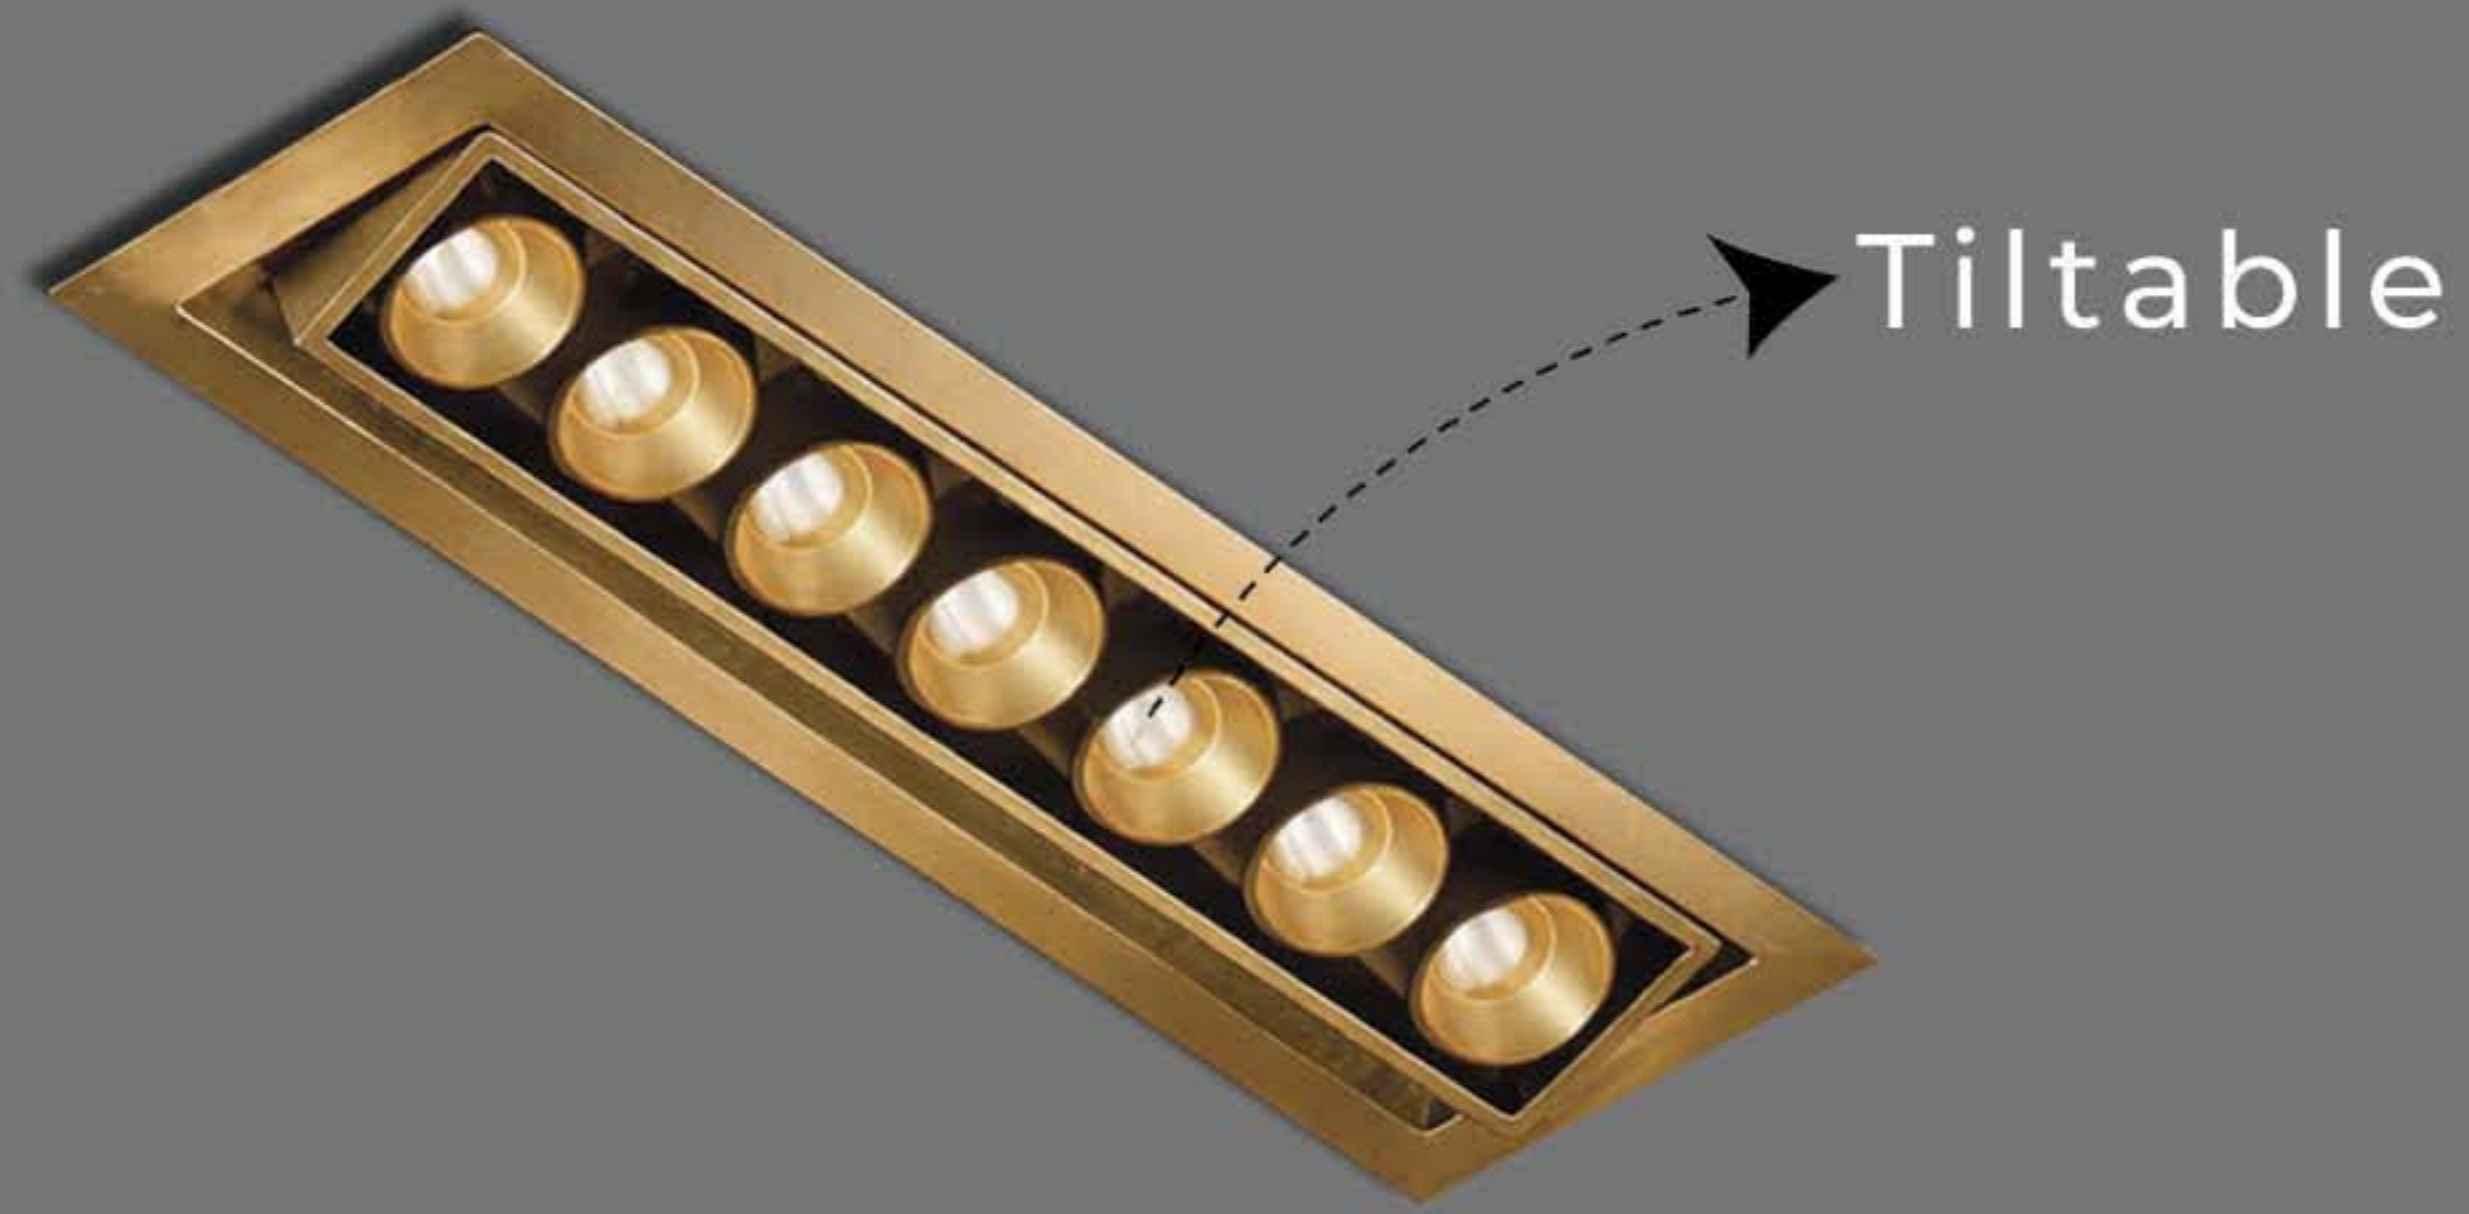

Vintage
Brass
Finish

LYNEX SERIES

ANKUR
LIGHTING

LYNEX SERIES - AVAILABLE IN 2 SIZES AND TWO VARIATIONS

Upgrade your area with this sleek tiltable brass power strip designed for both style and functionality. Crafted with a premium brushed brass finish, it blends seamlessly into modern interiors while offering practical everyday convenience.

The innovative tiltable mechanism allows you to adjust the angle of the socket panel, making it easier to plug in devices without awkward bending or reaching. Whether installed under cabinets, inside desks, or on countertops, it ensures effortless accessibility.

Features

Technical Specifications

Available in 2 sizes

Fixed and Tilttable Options

Multiple Body Finishes

		12W	24W
Lumen Output	W 3000K	1320lm	2640lm
	N 4000K	1380lm	2760lm
	C 6500K	1500lm	3000lm
System Efficiency	No. Of LEDs	06	11
Dimensions (in mm)	Length L	292	160
	Width W	57	57
	Height H	42	42
	Cutout L CL	280	147
	Cutout W CW	46	46