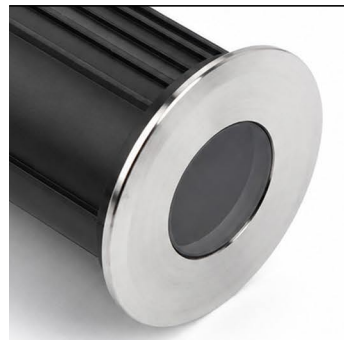

LOTUS
BURIAL LED LIGHT

ANTI-
GLARE

OPTIONAL
DIMMING
ON REQUEST

ANKUR LOTUS OUTDOOR GARDEN AND GROUND BURIAL LED LIGHT

ANKUR Mini Lotus in-ground burial is a small inground uplighter with a round stainless steel trim, suitable for illuminating columns, wall accents, driveways, architectural and landscape features.

Features

Technical Specifications

High Quality

Black outer case

SS Finish

Wattage(W)		3W / 10W
Lumen Output	3000k	85lm
	4000k	95lm
	6500k	115lm
System Efficiency	No. of LPs	1
	Dimensions (in mm)	
	Height	78mm / 78mm
	Diameter	52mm / 62mm
	Ø Diameter	46mm / 54mm