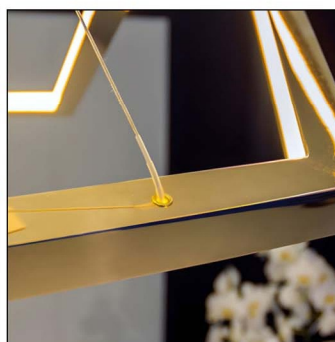

### ANKUR GEOM HEXAGON 3 RING CONTEMPORARY LED CHANDELIER

This Ankur Geom Hexagon 3 Ring Contemporary LED Chandelier is a symbol of modernity and suits a contemporary space with elegant decor. It is finely crafted with the highest quality materials and serves to be a long-lasting addition to your house! It adds personality to every space, whether you add it to your living room or as a statement piece in your restaurant.

**Features**

**Technical Specifications**

Strong Base

Teal Tinted Glass Leaves

Matte Gold Finish Frame

**ANKUR GEOM HEXAGON 3 RING CONTEMPORARY LED CHANDELIER**

<b>Wattage(W)</b>	Small	
<b>Lumen Output</b>	3000k	85lm
	4000k	95lm
	6500k	115lm
<b>System Efficiency</b>	No. of LPs	
<b>Dimensions (in mm)</b>	Length	965mm
	Height	2000mm
	Width	965mm