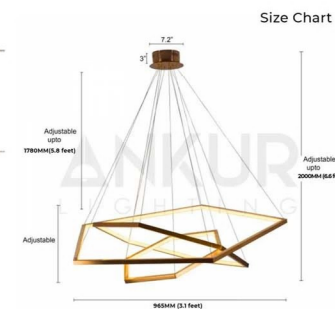

ANKUR GEOM HEXAGON 3 RING CONTEMPORARY LED CHANDELIER

Wattage(W)	Small	
Lumen Output	3000k	85lm
	4000k	95lm
	6500k	115lm
System Efficiency	No. of LPs	
Dimensions (in mm)	Length	965mm
	Height	2000mm
	Width	965mm

System Specs	CRI	IP RATING	INPUT	PF	THD	EFFICACY
	> 90	IP-20	240V/50Hz	>0.9	<10%	>90%
	Housing	Aluminum				
	Lamp Type	SMD				
	Driver Location	Internal				
Colour Options	Housing					

Size Chart