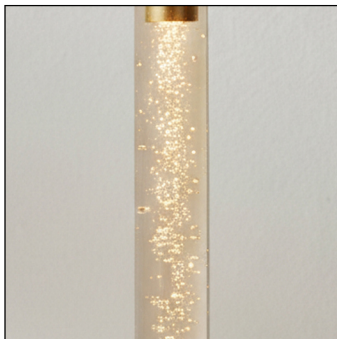

FLUX

HANGING LIGHT

ANTI-
GLARE

OPTIONAL
DIMMING
ON REQUEST

ANKUR FLUX 7W GOLD FINISH LED HANGING LIGHT

Draw the eye upward with elegant simplicity. The ANKUR FLUX 7W LED Hanging Light features a slender, 1500mm vertical design capped with a radiant gold finish, creating a stunning visual line perfect for modern entryways, stairwells, or beside dining tables. Its minimalist 85mm diameter and integrated 7W SMD LED emit a soft, warm 3000K glow, providing ambient illumination that enhances any space with understated luxury.

Features

Glass + Metal

Ambient Light

Strong Build

Technical Specifications

ANKUR FLUX 7W GOLD FINISH LED HANGING LIGHT

Wattage(W)		7w		CRI	IP RATING	INPUT	PF	THD	EFFICACY
				> 90	IP-20	240V/ 50Hz	>0.9	<10%	>90%
Lumen Output	3000k	85lm		System Specs	Housing	Metal			
	4000k	95lm			Lamp Type	LED SMD			
	6500k	115lm			Driver Location	internal wiring			
System Efficiency	No. of LPs	1		Colour Options	Housing				
	Dimensions (in mm)	DxH	85mm X 1500mm						