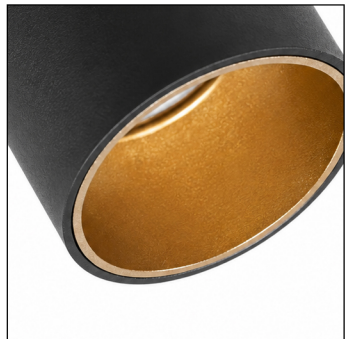

EURO BAR

ANTI-
GLARE

OPTIONAL
DIMMING
ON REQUEST

ANKUR EURO BAR RECESSED LED DOWNLIGHT

Discover the ANKUR EURO BAR RECESSED LED DOWNLIGHT from Ankur Lighting, the epitome of sleek sophistication in modern lighting design. This downlight, adjustable and movable, allows for a customizable lighting experience that can accentuate the architectural features of a space or create a warm, inviting atmosphere. Its modern feel is enhanced by the clean lines and available in both classic black and pure white body colors, offering a versatile palette to match any décor.

Features

Technical Specifications

Slim Design

Tiltable

High Quality

Wattage(W)		7W / 9W
Lumen Output	3000k	85lm
	4000k	95lm
	6500k	115lm
System Efficiency	No. of LPs	1
Dimensions (in mm)	Height	250mm
	Diameter	90mm
	Ø Diameter	85mm