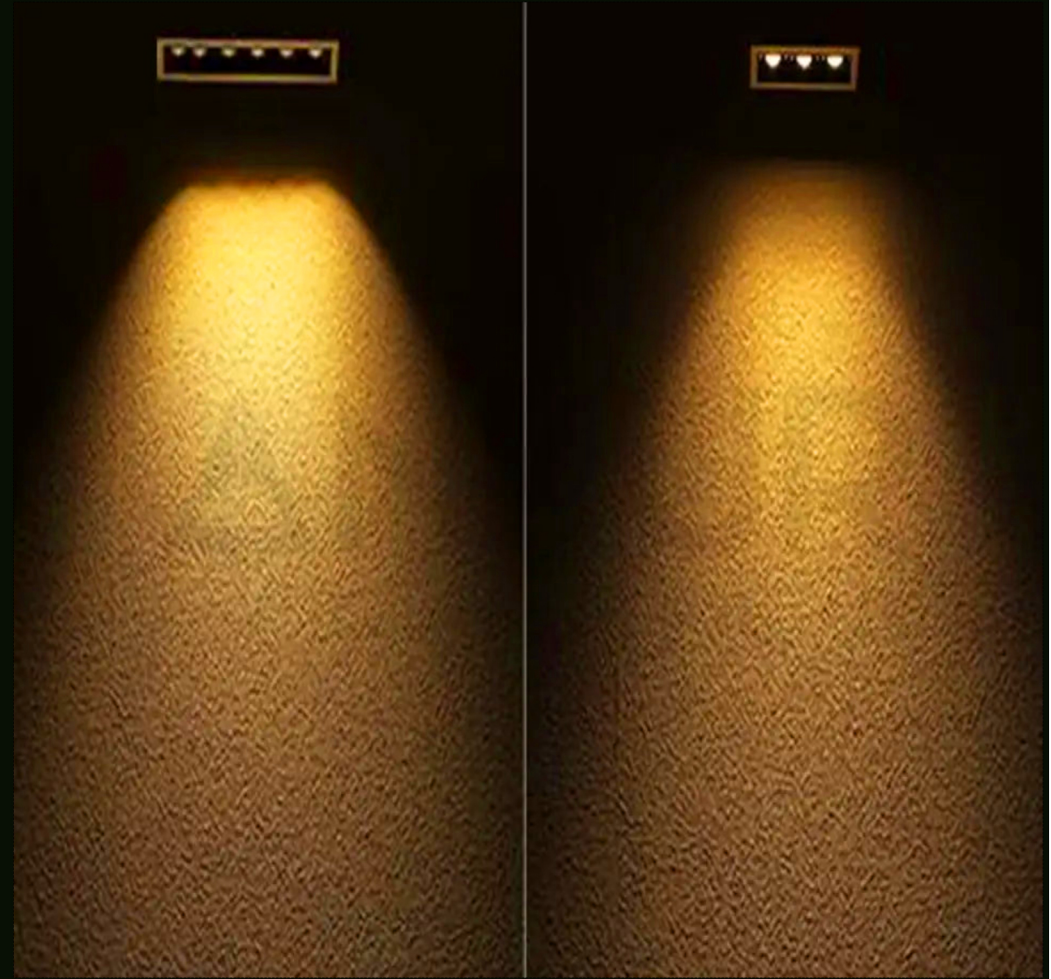

DAZZLE RECESSED LIGHT

ANKUR DAZZLE LINEAR BLADE RECESSED LED LIGHT

Illuminate your home or office with the Ankur Dazzle Linear Blade LED Light, a slim, recessed lighting solution that combines style and efficiency. Designed for false ceilings, corridors, and accent lighting, this LED fixture delivers glare-free, high-quality illumination in your choice of 3000K (warm white), 4000K (daylight), or 6500K (cool white).

Features

Technical Specifications

Two color options

Recessed

3LP / 6LP

Wattage(W)		-
Lumen Output	3000k	85lm
	4000k	95lm
	6500k	115lm
System Efficiency	No. of LPs	3 / 6
Dimensions (in mm)	3LP LxWxH	73mm X 33mm X 38mm
	CO (WxL)	65mm X 25mm
	6LP LxWxH	133mm X 33mm X 38mm
	CO (WxL)	125mm X 25mm