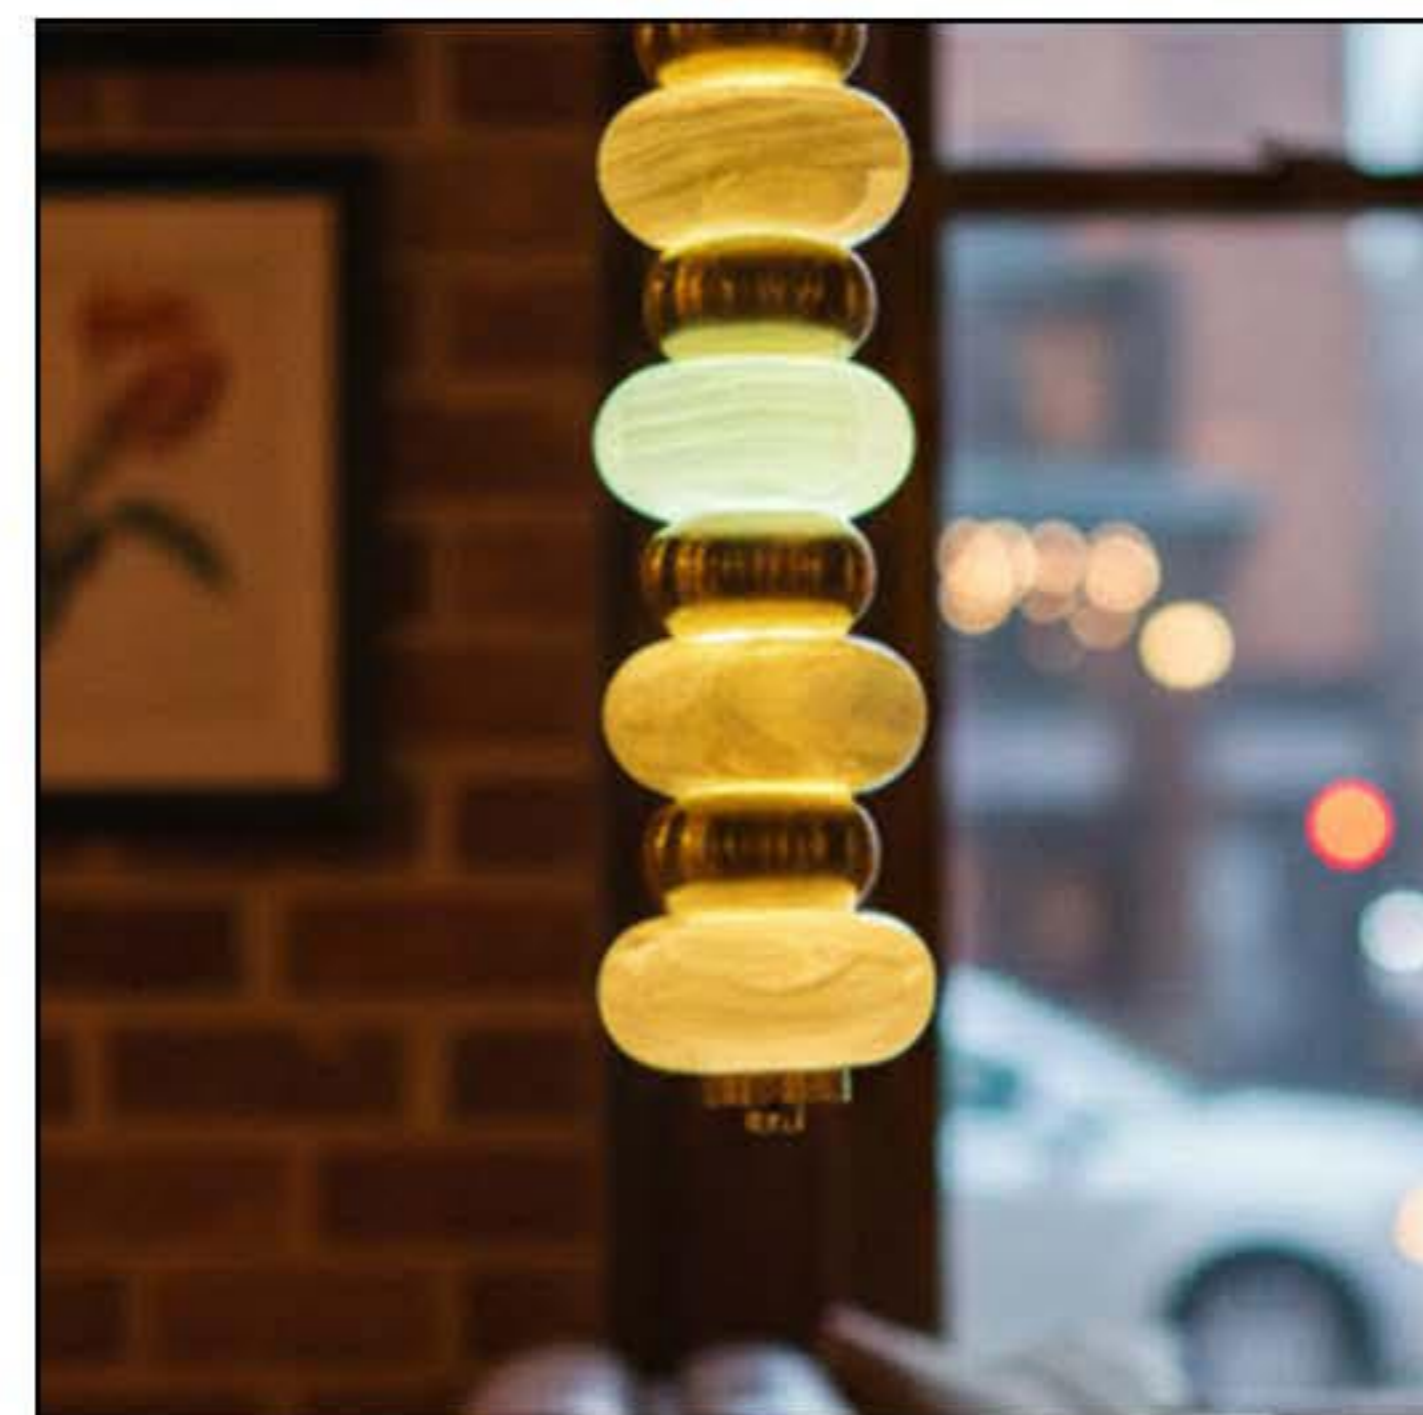

### ANKUR CAELUS LUXURY ONYX MARBLE HANGING LIGHT

Discover the perfect fusion of natural beauty and modern luxury with the Ankur Caelus Onyx Marble Hanging Light. This stunning pendant light features a captivating onyx marble centerpiece, expertly paired with a sleek gold-finished metal frame to create an ambiance of warm, inviting sophistication. Each piece showcases the stone's unique veining, ensuring your lighting is as distinctive as your style.

**Features**

**Technical Specifications**

In-Built LED

Good Quality

For Outdoor

	Wattage(W)	
Lumen Output	W 3000k	85lm/W
	N 4000k	95lm/W
	C 6500k	115lm/W
System Efficiency	No. of LPs	6
	Dimensions (in mm)	
	Diameter	90mm
	Height	410mm