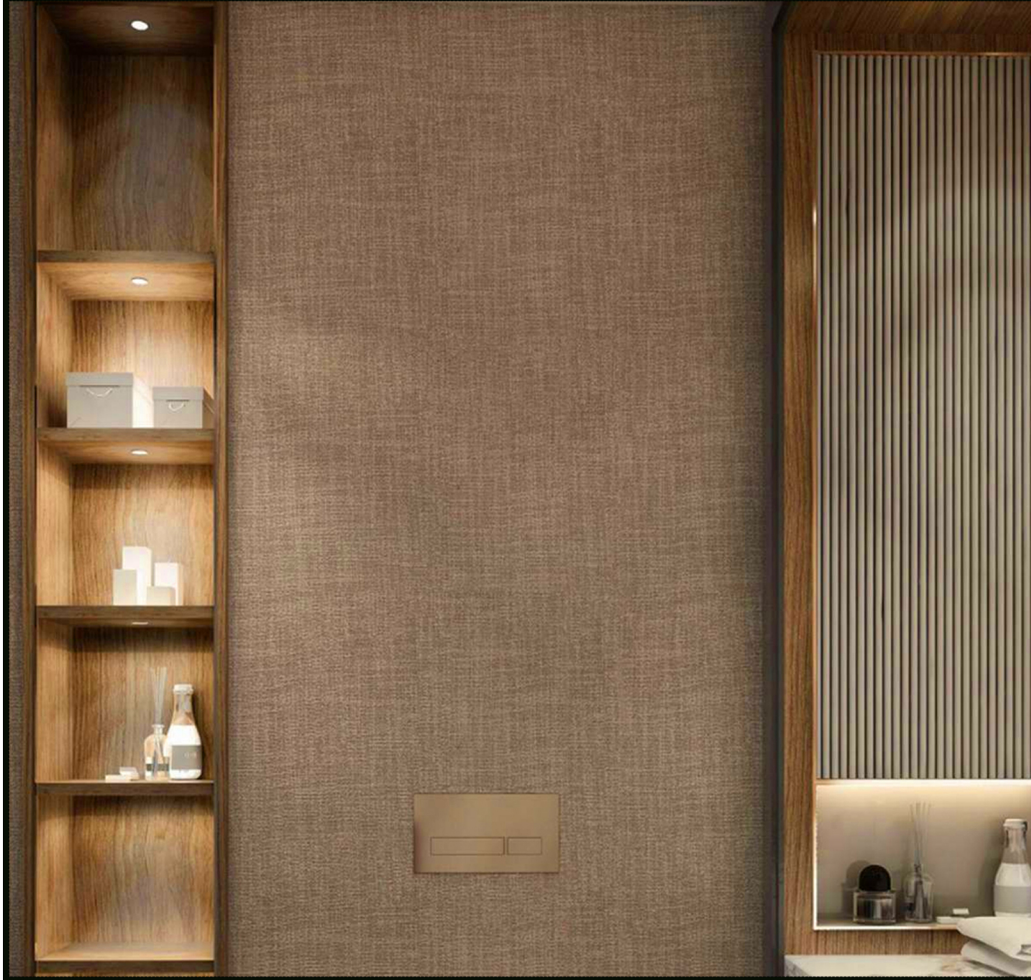

BEEP

NICHE LIGHT

ANKUR BEEP LED NICHE LIGHT

Introducing the ANKUR Beep LED Niche Light, a brilliant lighting solution that's perfectly designed for small recessed spaces. Whether you're illuminating niches, cabinets, or any compact area, this diminutive yet powerful downlight packs a punch. The ANKUR Beep LED Niche Light offers an unobtrusive and versatile lighting solution, effortlessly blending with any decor. With its energy-efficient LED technology, it delivers a warm, inviting glow, enhancing the ambiance while making the smallest of spaces come alive. Ideal for all your niche lighting needs, this recessed wonder ensures that no corner remains in the shadows, adding a touch of brightness to your life.

Features

Technical Specifications

Two Color Options

Strong Built

High Quality

Wattage(W)		3W
Lumen Output	3000k	85lm
	4000k	95lm
	6500k	115lm
System Efficiency	No. of LPs	1
	Height	30mm
Dimensions (in mm)	Diameter	40mm